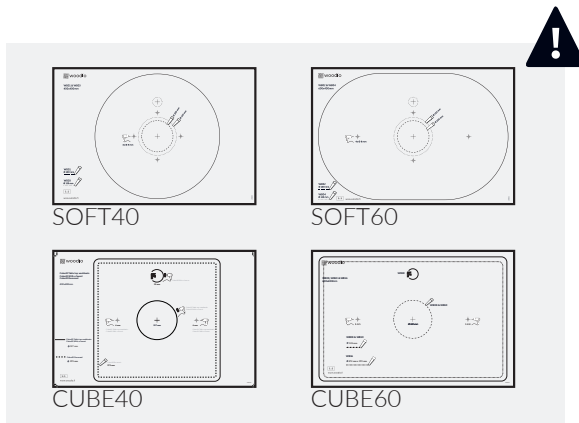

INSTALLATION

SOFT40 Table top washbasin
SOFT60 Table top washbasin
SOFT40 With a faucet
SOFT60 With a faucet
CUBE40 Table top washbasin
CUBE60 Table top washbasin
CUBE40 With a faucet
CUBE60 With a faucet

1.

2.