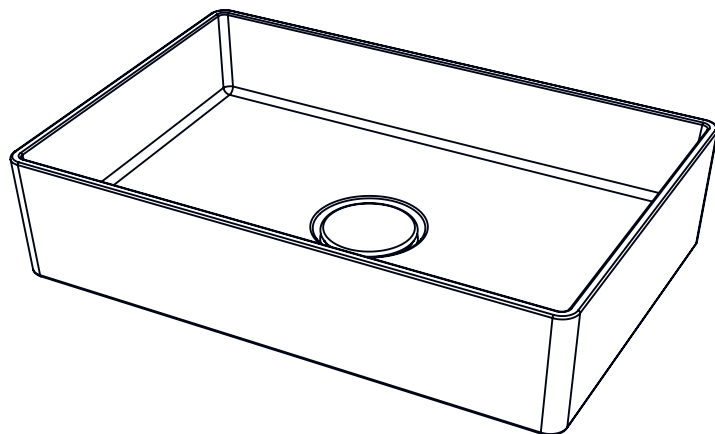

MODELS

SOFT40 Table top washbasin

400 mm x 400 mm x 150 mm

SOFT60 Table top washbasin

600 mm x 400 mm x 135 mm

SOFT40 With a faucet

400 mm x 400 mm x 150 mm

SOFT60 With a faucet

600 mm x 400 mm x 135 mm

SOFT40 Wall hung

400 mm x 400 mm x 150 mm

SOFT60 Wall hung

600 mm x 400 mm x 150 mm

SOFT40 Recessed

400 mm x 400 mm x 116 mm

SOFT60 Recessed

600 mm x 400 mm x 103 mm

CUBE40 Table top washbasin

400 mm x 400 mm x 150 mm

CUBE60 Table top washbasin

600 mm x 400 mm x 135 mm

CUBE40 with a faucet

400 mm x 400 mm x 150 mm

CUBE60 with a faucet

600 mm x 400 mm x 135 mm

CUBE40 Wall hung

400 mm x 400 mm x 150 mm

CUBE60 Wall hung

600 mm x 400 mm x 135 mm

CUBE40 Recessed

400 mm x 400 mm x 150 mm

CUBE60 Recessed