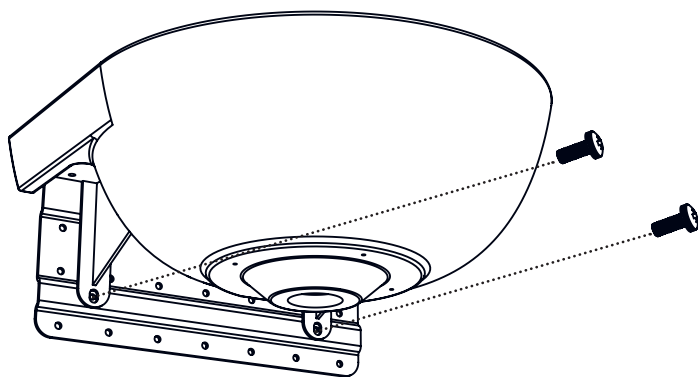

INSTALLATION

SOFT40 Wallhung
SOFT60 Wallhung
CUBE40 Wallhung
CUBE60 Wallhung

1.