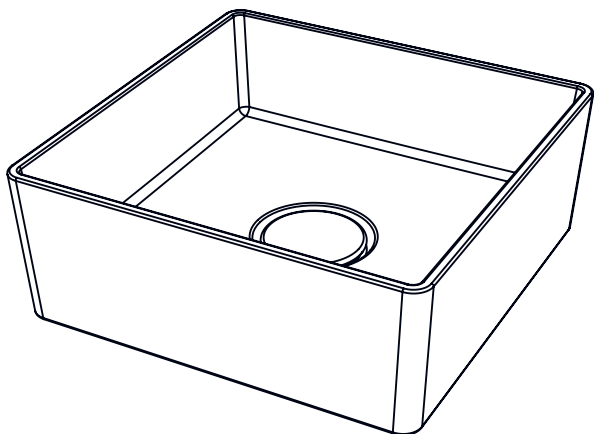

MODELS

SOFT40 Table top washbasin

400 mm x 400 mm x 150 mm

SOFT60 Table top washbasin

600 mm x 400 mm x 135 mm

SOFT40 With a faucet

400 mm x 400 mm x 150 mm

SOFT60 With a faucet

600 mm x 400 mm x 135 mm

SOFT40 Wall hung

400 mm x 400 mm x 150 mm

SOFT60 Wall hung

600 mm x 400 mm x 150 mm

SOFT40 Recessed

400 mm x 400 mm x 116 mm

SOFT60 Recessed

600 mm x 400 mm x 103 mm

CUBE40 Table top washbasin

400 mm x 400 mm x 150 mm

CUBE60 Table top washbasin

600 mm x 400 mm x 135 mm

CUBE40 with a faucet

400 mm x 400 mm x 150 mm

CUBE60 with a faucet

600 mm x 400 mm x 135 mm

CUBE40 Wall hung

400 mm x 400 mm x 150 mm

CUBE60 Wall hung

600 mm x 400 mm x 135 mm

CUBE40 Recessed

400 mm x 400 mm x 150 mm

CUBE60 Recessed