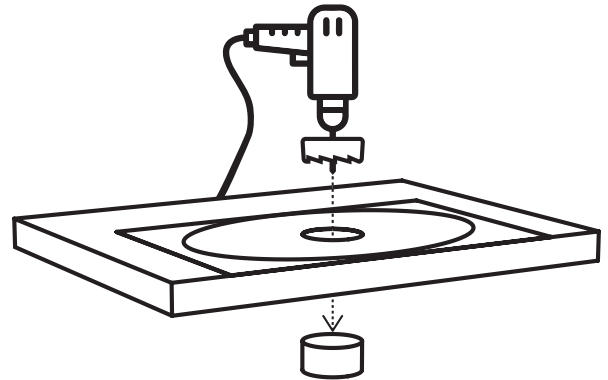

INSTALLATION

SOFT40 Table top washbasin
SOFT60 Table top washbasin
SOFT40 With a faucet
SOFT60 With a faucet
CUBE40 Table top washbasin
CUBE60 Table top washbasin
CUBE40 With a faucet
CUBE60 With a faucet

1.

2.