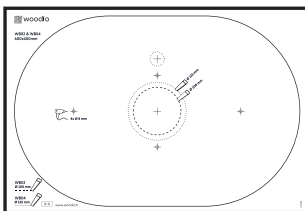

600 mm x 400 mm x 103 mm

CUBE40 Table top washbasin

400 mm x 400 mm x 150 mm

CUBE60 Table top washbasin

600 mm x 400 mm x 135 mm

CUBE40 with a faucet

400 mm x 400 mm x 150 mm

CUBE60 with a faucet

600 mm x 400 mm x 150 mm

CONTENT

SOFT40 Table top washbasin
 SOFT60 Table top washbasin
 CUBE40 Table top washbasin
 CUBE60 Table top washbasin

 9 - 11

x1

x1

x2

x2

x2

SOFT40 With a faucet
 SOFT60 With a faucet
 CUBE40 With a faucet
 CUBE60 With a faucet

 9 - 11

x1

x2

x2

x2

x2

SOFT40 Wallhung
SOFT60 Wallhung
CUBE40 Wallhung
CUBE60 Wallhung

x 2

x 2

SOFT40 Recessed
SOFT60 Recessed
CUBE40 Recessed
CUBE60 Recessed

x 1

x 1

INSTALLATION

SOFT40 Table top washbasin
SOFT60 Table top washbasin
SOFT40 With a faucet
SOFT60 With a faucet
CUBE40 Table top washbasin
CUBE60 Table top washbasin
CUBE40 With a faucet
CUBE60 With a faucet