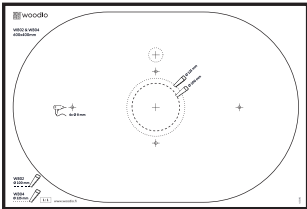

600 mm x 400 mm x 103 mm

CUBE40 Table top washbasin

400 mm x 400 mm x 150 mm

CUBE60 Table top washbasin

600 mm x 400 mm x 135 mm

CUBE40 with a faucet

400 mm x 400 mm x 150 mm

CUBE60 with a faucet

600 mm x 400 mm x 135 mm

CUBE40 Wall hung

400 mm x 400 mm x 150 mm

CUBE60 Wall hung

600 mm x 400 mm x 135 mm

CUBE40 Recessed

400 mm x 400 mm x 150 mm

CUBE60 Recessed

600 mm x 400 mm x 150 mm

CONTENT

SOFT40 Table top washbasin
 SOFT60 Table top washbasin
 CUBE40 Table top washbasin
 CUBE60 Table top washbasin

 9 - 11

x1

x1

x2

x2

x2

SOFT40 With a faucet
 SOFT60 With a faucet
 CUBE40 With a faucet
 CUBE60 With a faucet

 9 - 11

x1

x2

x2

x2

x2