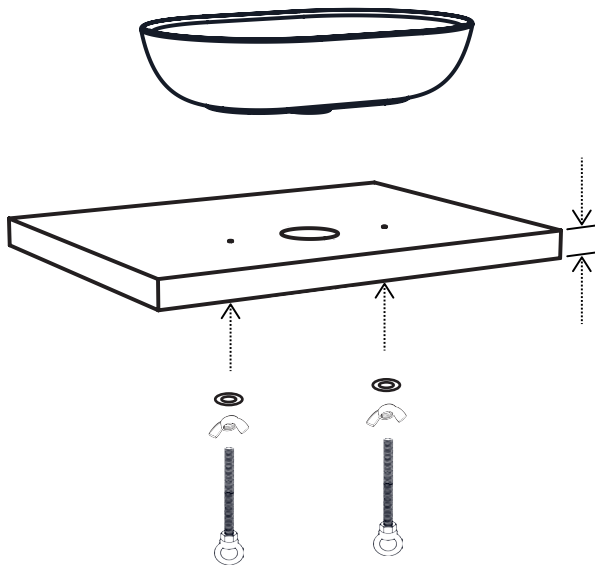

SOFT40 Wallhung
SOFT60 Wallhung
CUBE40 Wallhung
CUBE60 Wallhung

x 2

x 2

SOFT40 Recessed
SOFT60 Recessed
CUBE40 Recessed
CUBE60 Recessed

x 1

x 1

INSTALLATION

SOFT40 Table top washbasin
SOFT60 Table top washbasin
SOFT40 With a faucet
SOFT60 With a faucet
CUBE40 Table top washbasin
CUBE60 Table top washbasin
CUBE40 With a faucet
CUBE60 With a faucet

1.

2.

3.

4.

5.

6.

INSTALLATION

SOFT40 Wallhung
SOFT60 Wallhung
CUBE40 Wallhung
CUBE60 Wallhung