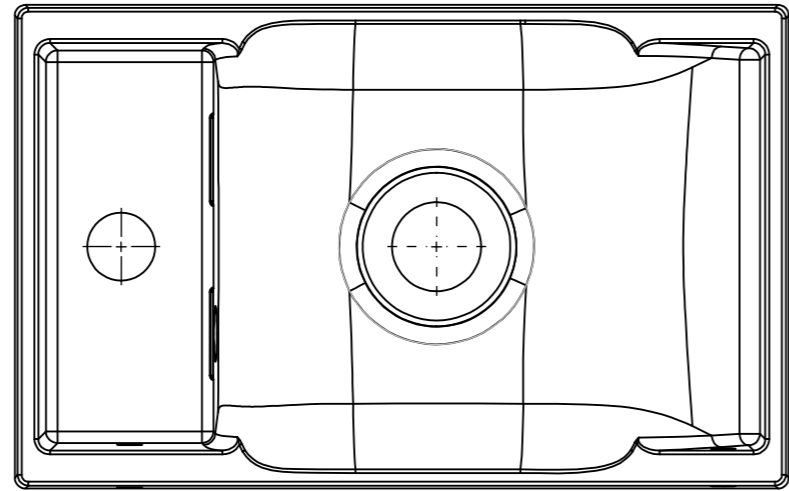

TECHNICAL DRAWING  
WOODIO CUBE40 SLIM WALL HUNG

SECTION A-A