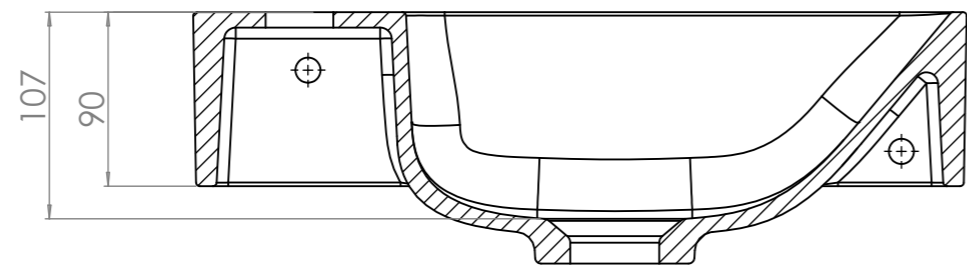

TECHNICAL DRAWING  
WOODIO CUBE40 SLIM WALL HUNG

SECTION A-A