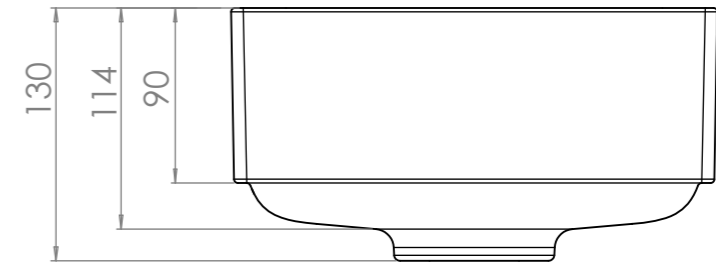

TECHNICAL DRAWING  
WOODIO CUBE40 SLIM WALL HUNG

SECTION A-A