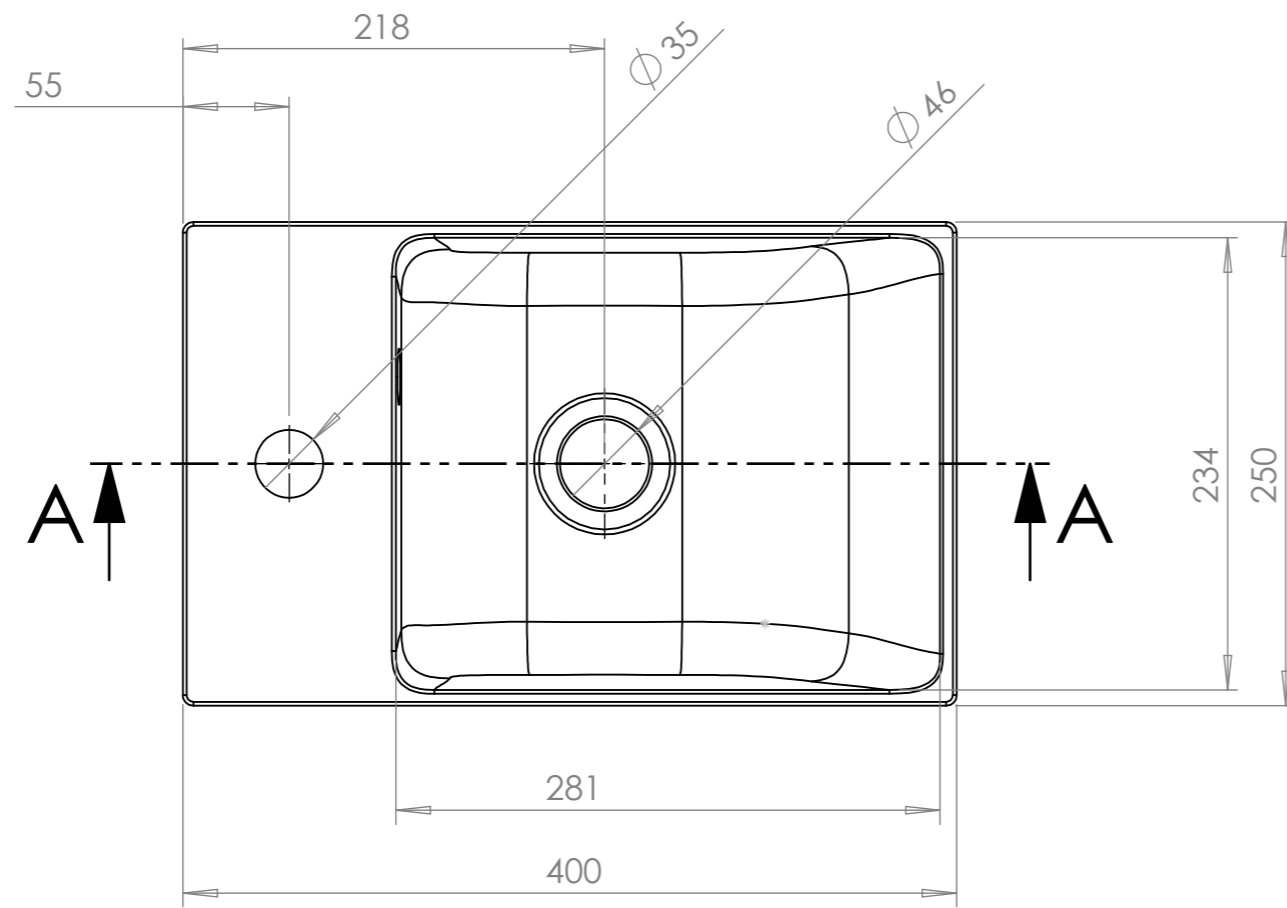

TECHNICAL DRAWING  
WOODIO CUBE40 SLIM WALL HUNG

SECTION A-A